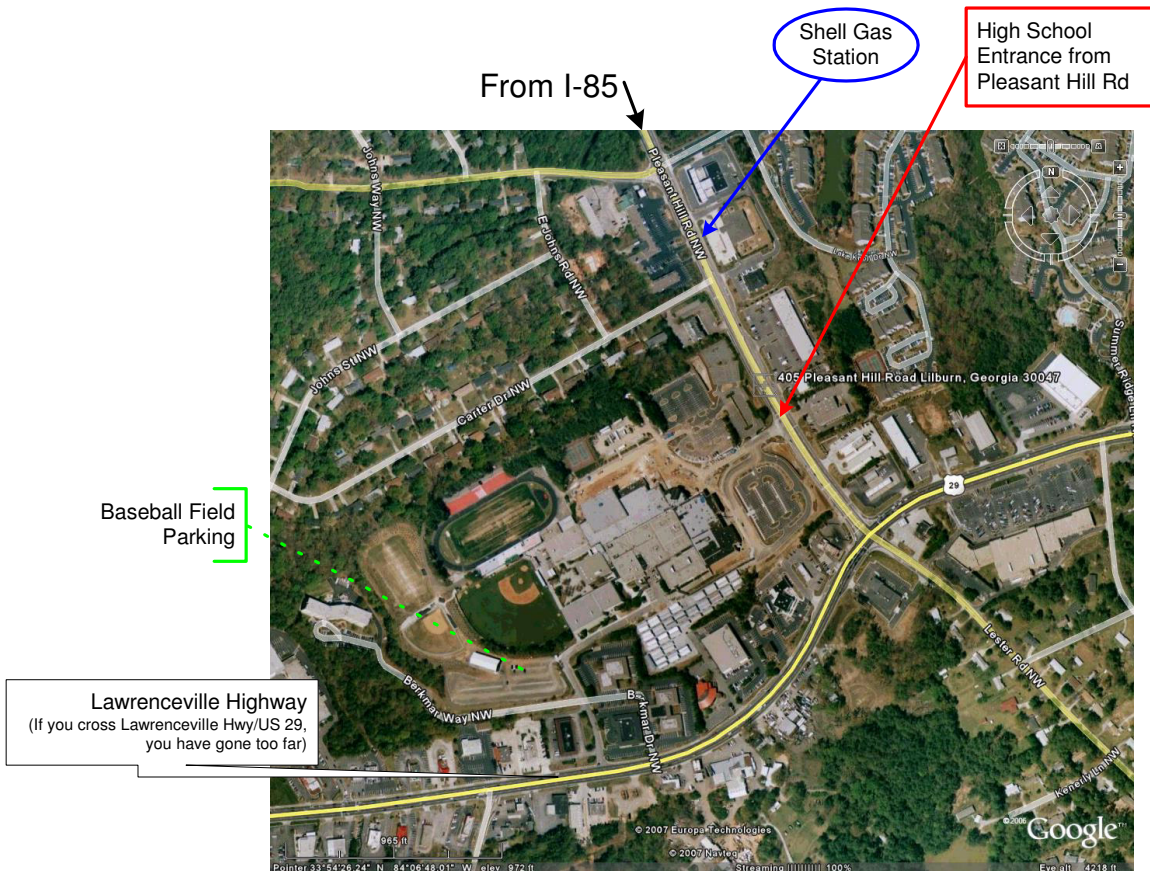

# Directions to Berkmar High School

Start 100 Whitfield Rd  
Hogansville, GA 30230

End 405 Pleasant Hill Rd NW  
Lilburn, GA 30047

Drive: 88.4 mi (about 1 hour 40 mins)

1. Head east on Whitfield Rd toward Mandy Brooke Dr 2.2 mi - 5 mins
2. Turn left at GA-14/US-29 4.7 mi - 8 mins
3. Turn right at Bass Cross Rd 3.2 mi - 6 mins
4. Turn right at GA-100/GA-54 0.3 mi - 1 min
5. Turn left to merge onto I-85 N 75.5 mi - 1 hour 12 mins
6. Merge onto Pleasant Hill Rd NW via exit 104 3.2 mi - 5 mins
7. Turn right into Berkmar High School.
8. Baseball Field is located at the back of the school.

Aerial View of Berkmar High School